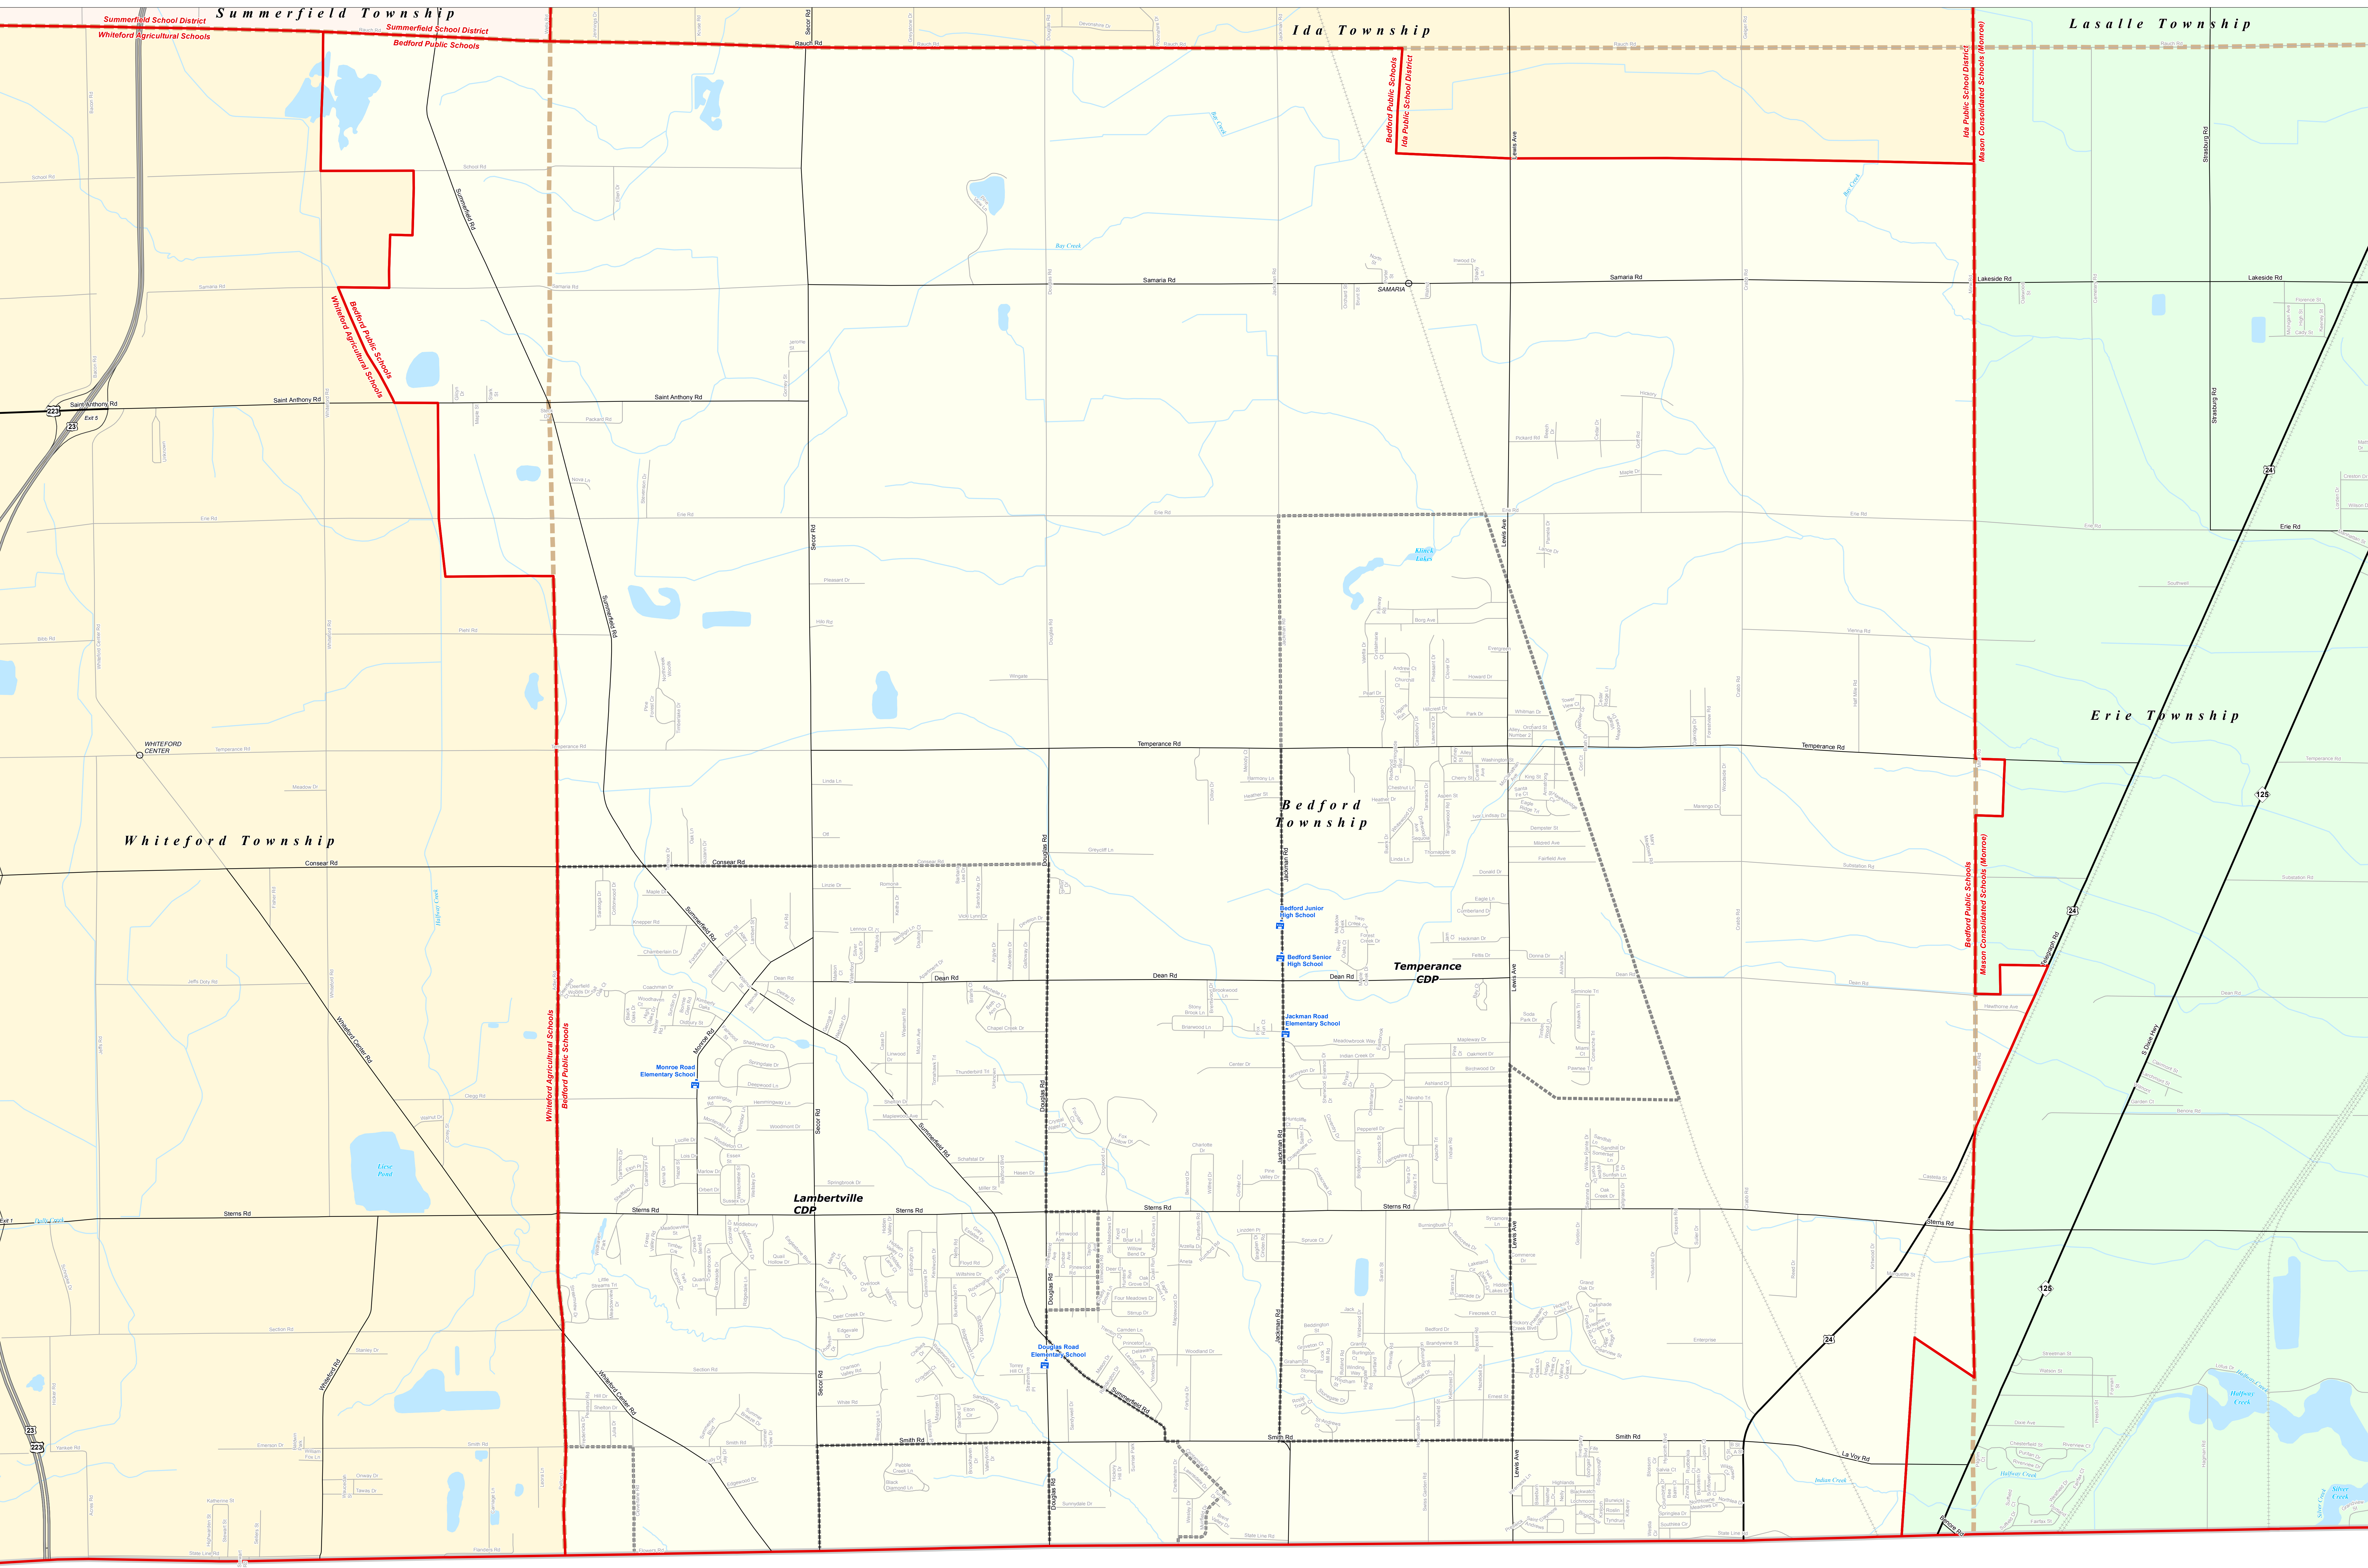

BEDFORD PUBLIC SCHOOLS

Monroe ISD

0 0.25 0.5 1 Miles

All information presented in this publication is in the public domain and may be reproduced, reprinted, and redistributed as desired.

School District	Unincorporated Place	Railroad
County	School	Water Feature
City	Freeway	River, Stream, or Drain
Township	Highway	Primary Road
Village	Local Road	
Census Designated Place